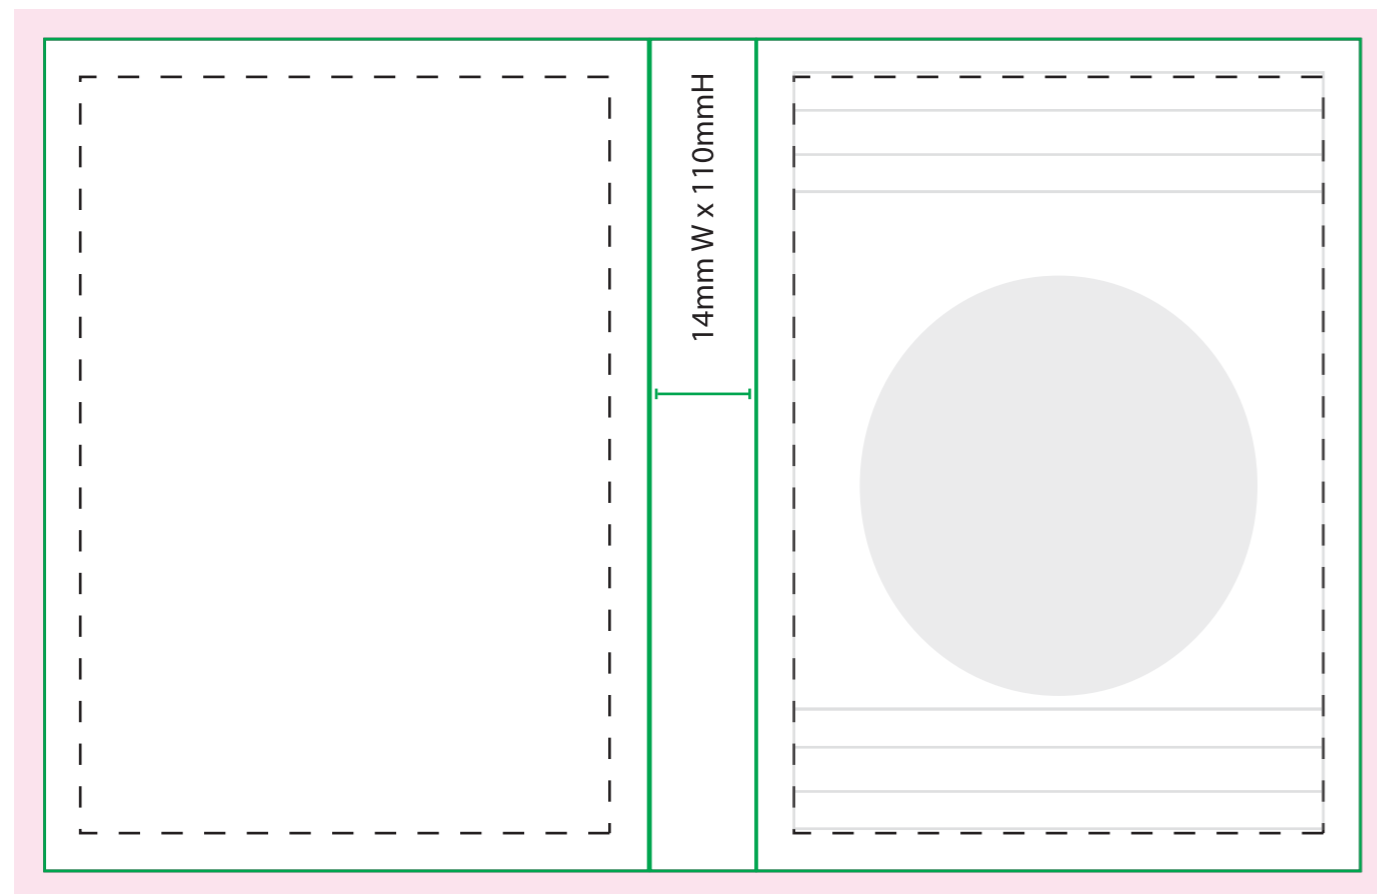

All colours used in this document are indicative only and they may vary across a variety of printing techniques and confectionery

Product Code : CCX083N

Description : Gift Card with 20g Freckle in a Bag Stapled to Gift Card
 Order# :
 Company Name :
 Contact :
 Card Size : 174mmW x 110mmW (x4 Panels of 80mm W x 110mmH)
 Print Colour : Digital Print
 (Exact PMS colours is NOT guaranteed but best effort is made)
 Quantity :
 Delivery Date :

Card Size: 174mmW x 110mmH
 Safe Print Area: 164mmW x 100mmH
 Bleed: At least 5mm
 4 Panels of 80mmW x 110mmH
 When artwork is printed, there can be movement of up to 3mm

Image Impression Only
 NOT TO SCALE